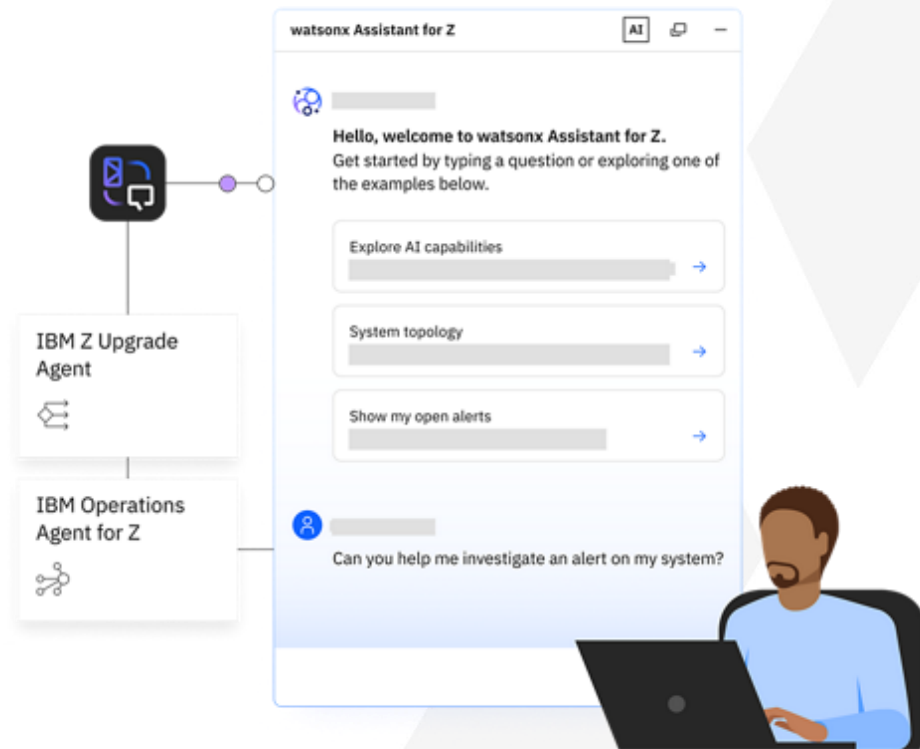

watsonx Assistant for Z Agentic Hands-on Workshop

Daniel Snyder
z/OS Client Technical Specialist
IBM, Worldwide Systems Center

WXA4Z OVERVIEW

- Generative AI responses for IBM Z
- Integrated Automation
- Drive more Productivity with Agentic AI

LAB INSTRUCTIONS

Email me for relevant Techzone Links

daniel.snyder@ibm.com

IBM Cloud Reservation Links to be provided:

Ansible Automation Platform Reservation Links to be provided:

QUESTIONS?

Experience more with IBM

Visit us at the IBM Booth #113

After a full day of technical sessions, take a break with us!

Connect with our experts, snap a photo with the z17 Plexi or the latest Telum II, and get an up-close look at our Spyre Accelerator.